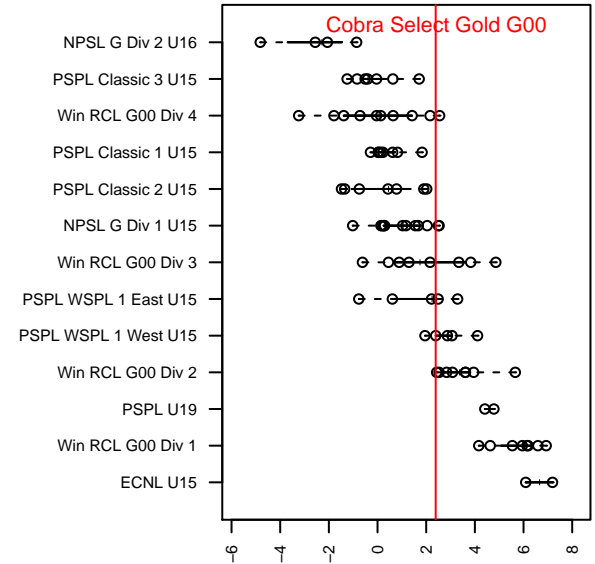

# Cobra Select Gold G00

Cobra Premier Soccer  
 Othello, WA  
 G00 total strength=1361  
 attack=6.87 defense=7.11  
 fall league = PSPL WSPL 1 West U15

alt names used:  
 COBRA PREMIER SOCCER  
 COBRA SELECT  
 Cobra Select Gold  
 Cobra Select Gold

Venues played:  
 2015 Skagit Super Cup U15 Gold  
 2015 AstroTurf Showcase GU15 CD  
 2015 PSPL WSPL 1 West U15

**Cobra Select Gold G00**  
 Dots are actual minus expected GF (blue circles) and GA (red triangles).  
 Blue line is smoothed change in attack strength. Red is smoothed change in defense strength.

**attack and defense variance (black dot)  
relative to other teams  
and top 10 in region**

**attack and defense rating  
relative to others at age  
and all opponents in last 13 months**

**Performance relative to 13 month average**